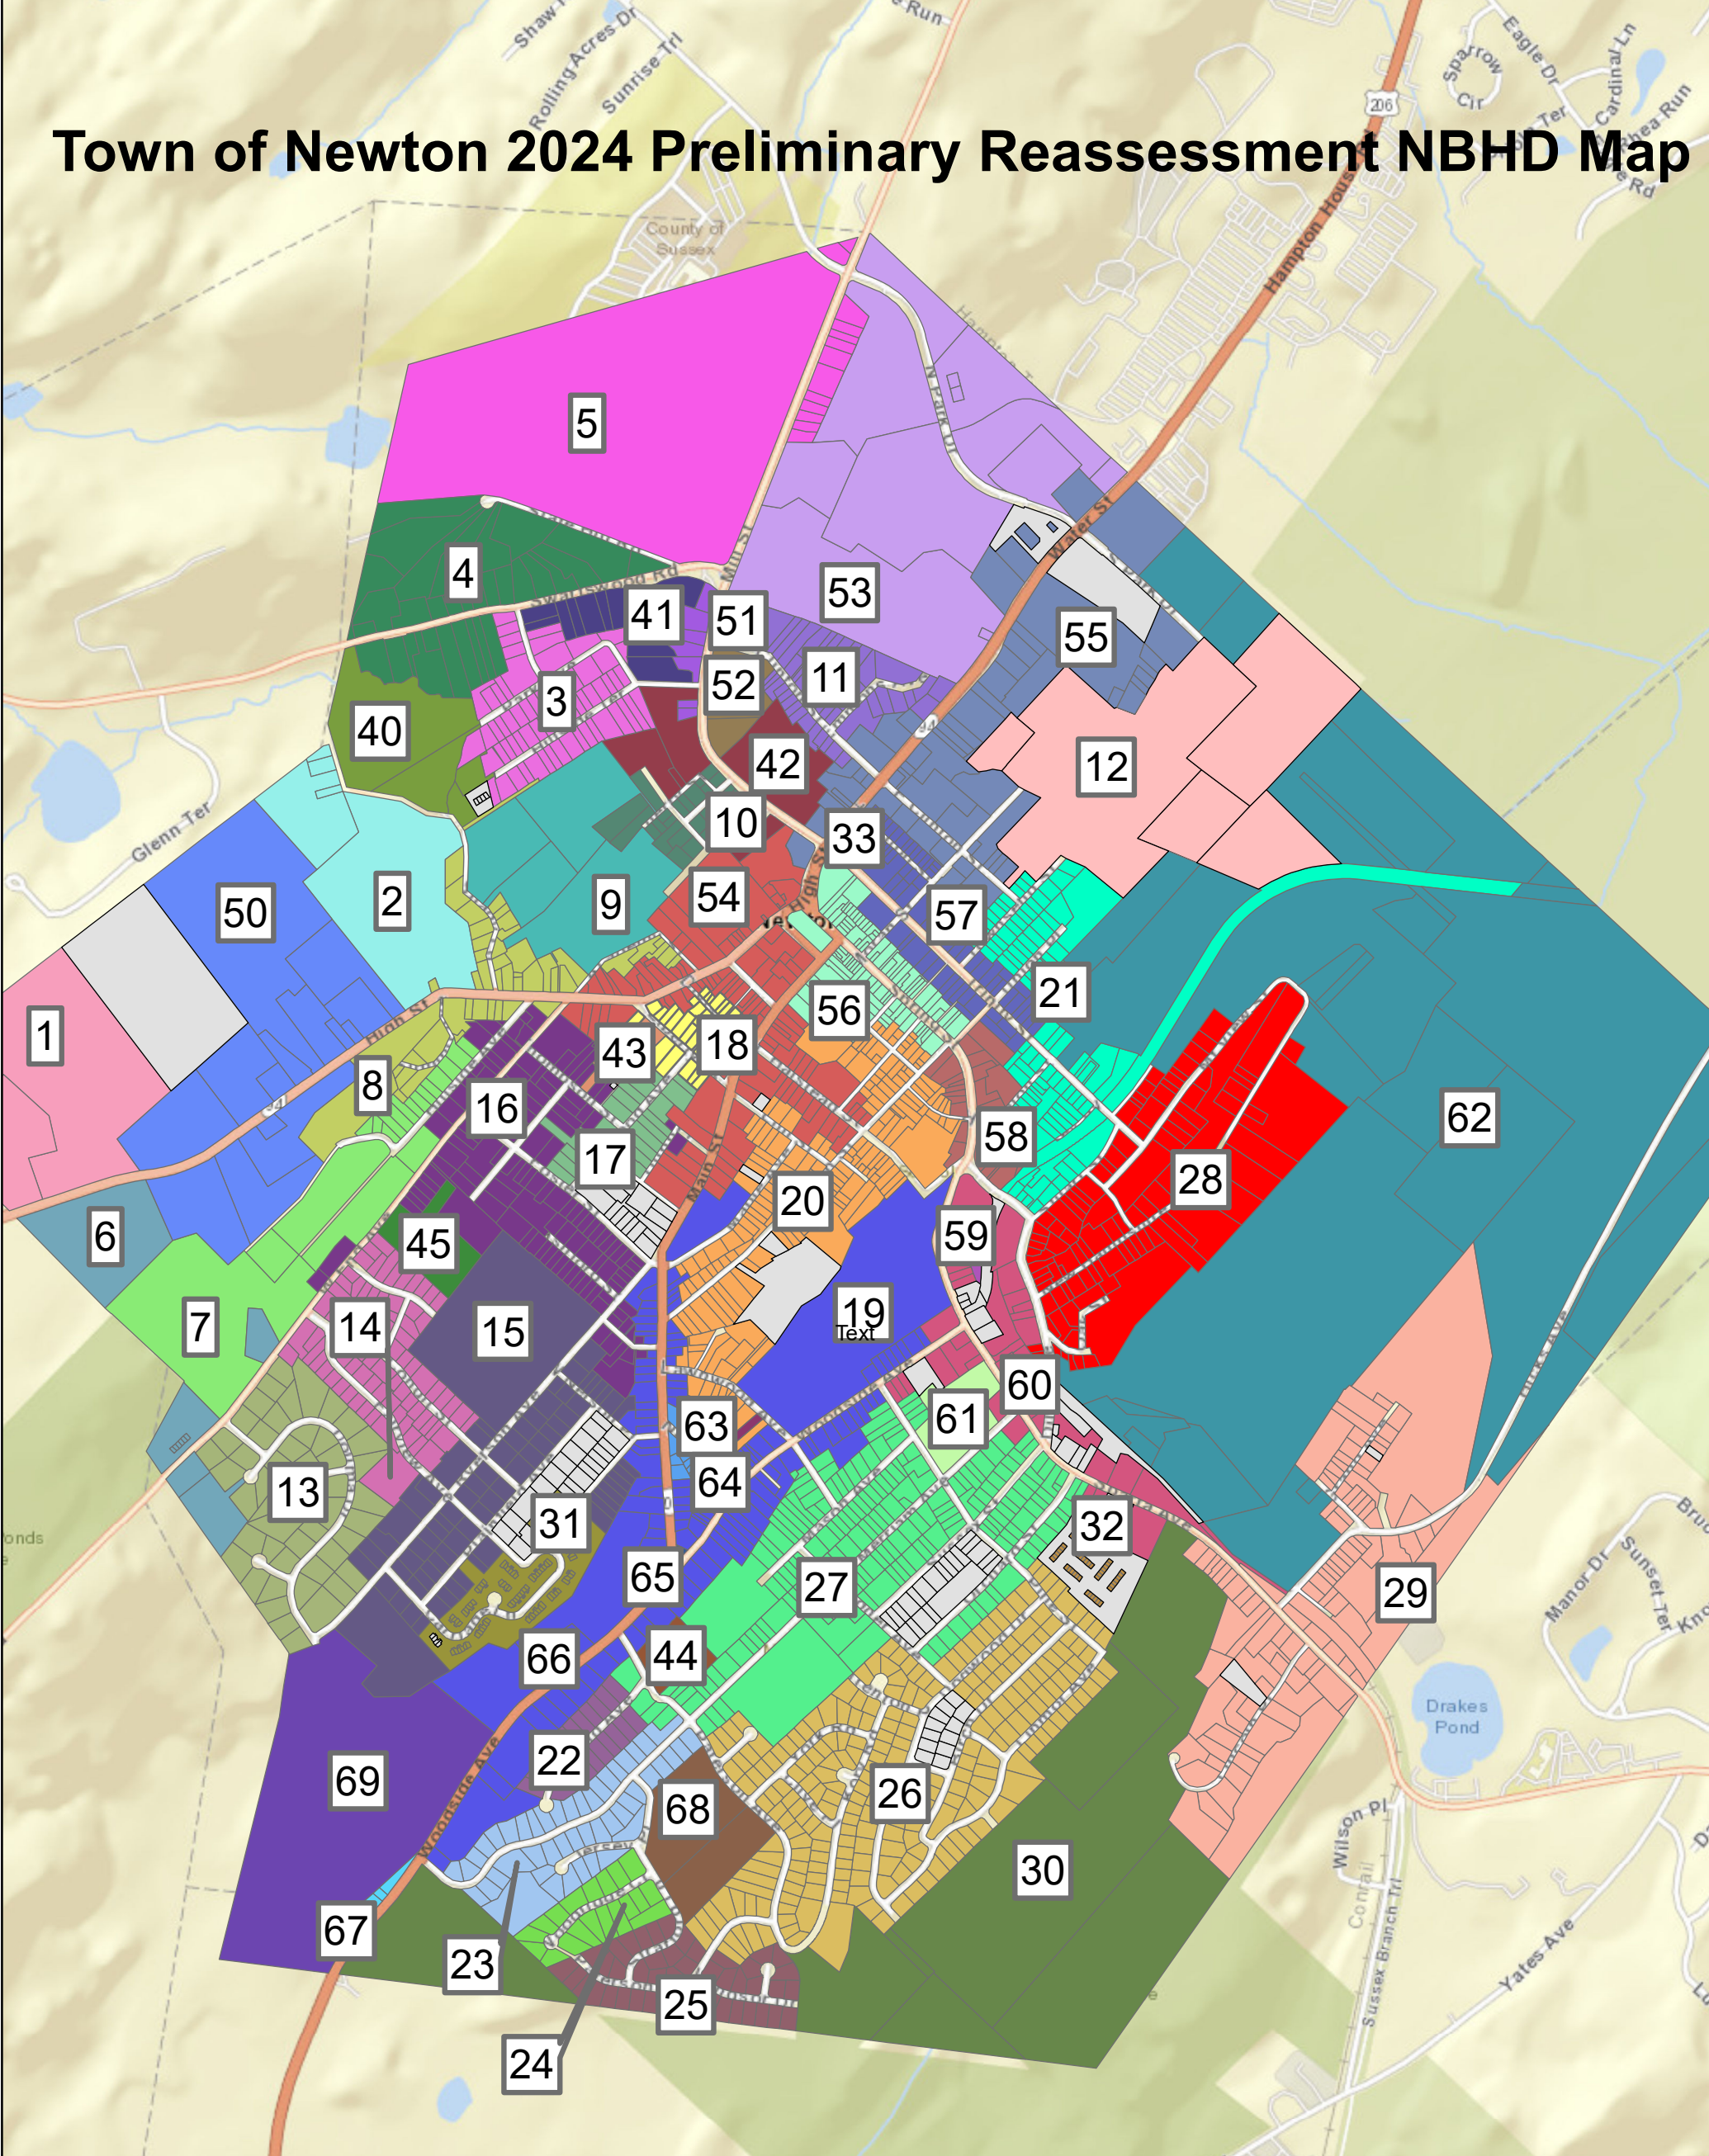

# Town of Newton 2024 Preliminary Reassessment NBHD Map

Town of Newton							
1	8	17	26	41	54	63	
2	9	18	27	42	55	64	
3	10	19	28	43	56	65	
4	11	20	29	44	57	66	
5	12	21	30	45	58	67	
6	13	22	31	46	59	68	
7	14	23	32	47	60	69	
	15	24	33	48	61		
	16	25	34	49	62		

[www.asinj.com](http://www.asinj.com)  
 This map was created and is copyrighted to Appraisal Systems, Inc.  
 Parcel and geographic data provided by others.  
 This map is a secondary product not verified or authorized by those parties.  
 For exact neighborhood designation, refer to individual property record card information.